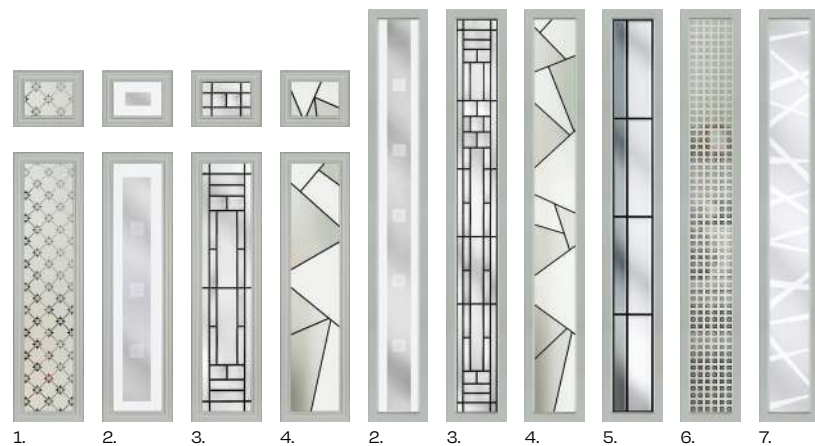

Finish. Woodgrain

Cassette. Mid Panel

Glass. Hive

Knocker. Chrome Bumble Bee

Handle. Knob Pull & Escutcheon

Augusta Long Right

Finish. **Woodgrain**
 Colour. **Stormy Bay**
 Glass. **Numbers**
 Cassette. **Augusta Long**

Augusta Long

Finish. **Woodgrain**
 Colour. **Bright Magma**
 Glass. **Etch Lines**
 Cassette. **Augusta Long**

Vilamoura

Finish. **Woodgrain**
 Colour. **Black Ice**
 Glass. **Metropolis**
 Cassette. **Twin Top & Twin Vertical**

Seminole 4

Finish. **Woodgrain**
 Colour. **Black**
 Glass. **Belgravia**
 Cassette. **Twin Top**

Additional Glass Choices

1. Belgravia
2. Cubic
3. Louisiana
4. Tectronic
5. Graphite
6. Quadratum
7. Trinity