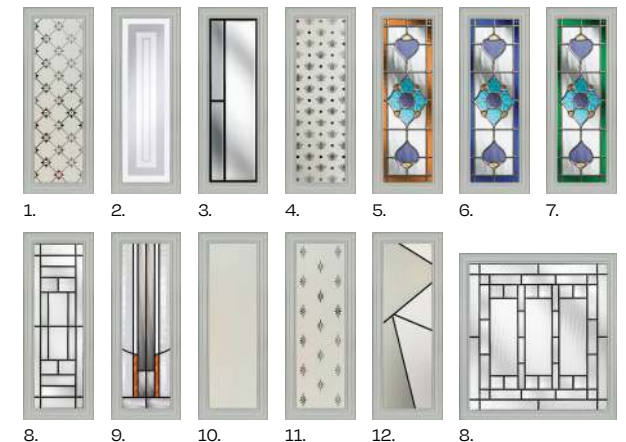

Cubic

Trinity

Sunningdale

Finish. **Woodgrain**
 Colour. **Surfside**
 Glass. **Impression**
 Cassette. **Mid Panel**

Merion

Finish. **Woodgrain**
 Colour. **Temple**
 Glass. **Belgravia**
 Cassette. **Merion**

Pevero

Finish. **Woodgrain**
 Colour. **Tree Frog**
 Glass. **Trinity**
 Cassette. **Square**

Merion Grid

Finish. **Woodgrain**
 Colour. **Barnwood Gray**
 Glass. **4 Bevel Square**
 Cassette. **Merion Grid**

Additional Glass Choices

1. Belgravia
2. Cubic
3. Graphite
4. Hive
5. Lanesborough Amber
6. Lanesborough Blue
7. Lanesborough Green
8. Louisiana
9. Metropolis
10. Numbers
11. Stardrop
12. Tectronic

Augusta Long Left