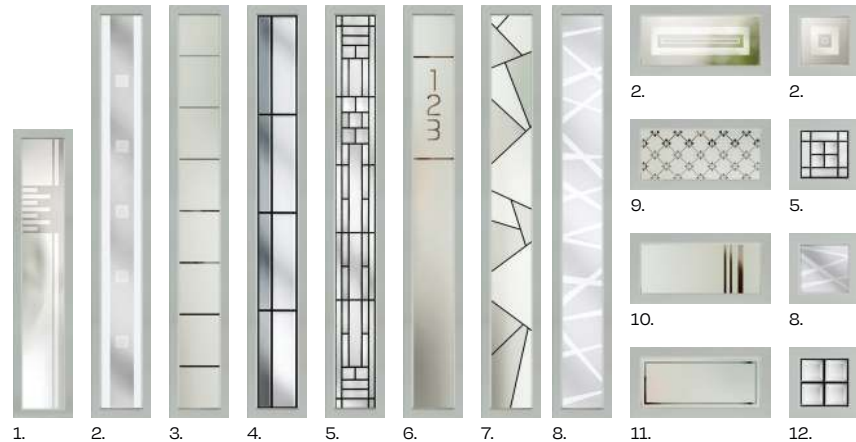

Finish. **Monza II**
 Colour. **Anthracite Grey**
 Glass. **Quadratum**
 Cassette. **Augusta Long**

4 Square

Finish. **Monza II**
 Colour. **Pointed Rock**
 Glass. **Graphite**
 Cassette. **Square**

Solid

Finish. **Monza II**
 Colour. **Harbour**

Oakmont

Finish. **Monza II**
 Colour. **Balcony Sunset**
 Glass. **Tectronic**
 Cassette. **Oakmont**

Additional Glass Choices

1. Quantum
2. Cubic
3. Etch Lines
4. Graphite
5. Louisiana
6. Numbers
7. Tectronic
8. Trinity
9. Belgravia
10. Skyline
11. Victorian Border
12. 4 Bevel Square

Augusta

Finish. **Monza II** | Colour. **GRIPCORE Yellow** | Glass. **Etch Lines** | Cassette. **Augusta**

Graphite

Lotus

Numbers

Quadratum

Sunningdale
Colour. Treasure Seeker
Glass. Hive

Colour. Treasure Seeker