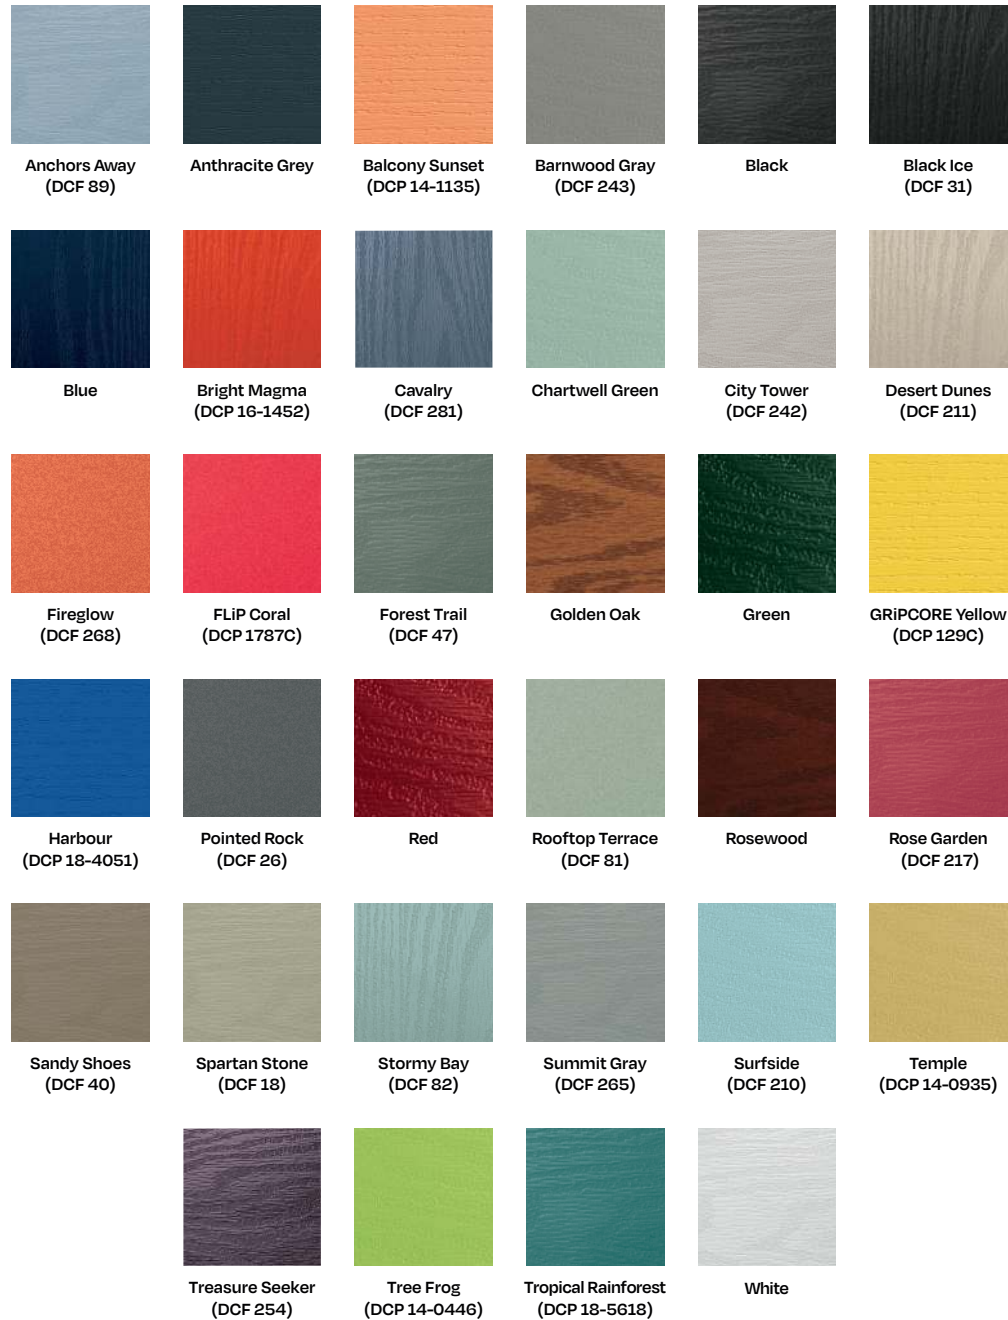

Colour Range

When it comes to colour, it's your choice. This is our bespoke GRiPCORE colour palette. There are more options on our website, including a wide range of premium colours and information on bespoke colour matching.