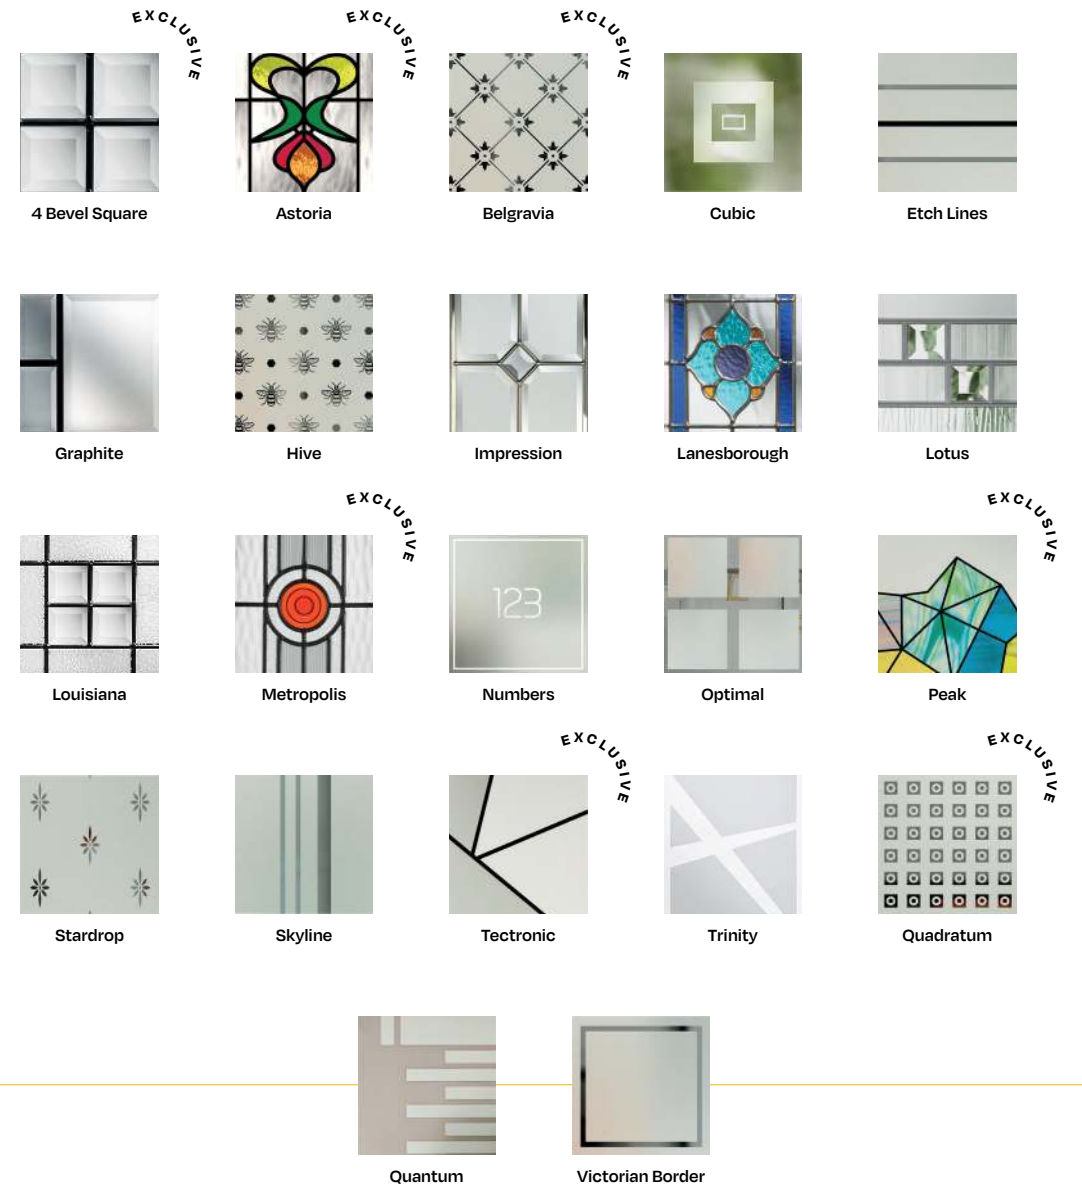

Glazing

The glass you choose for a door can really set it apart. GRIPCORE's bespoke decorative glass designs will really make your door stand out from the crowd.

Our glass range →