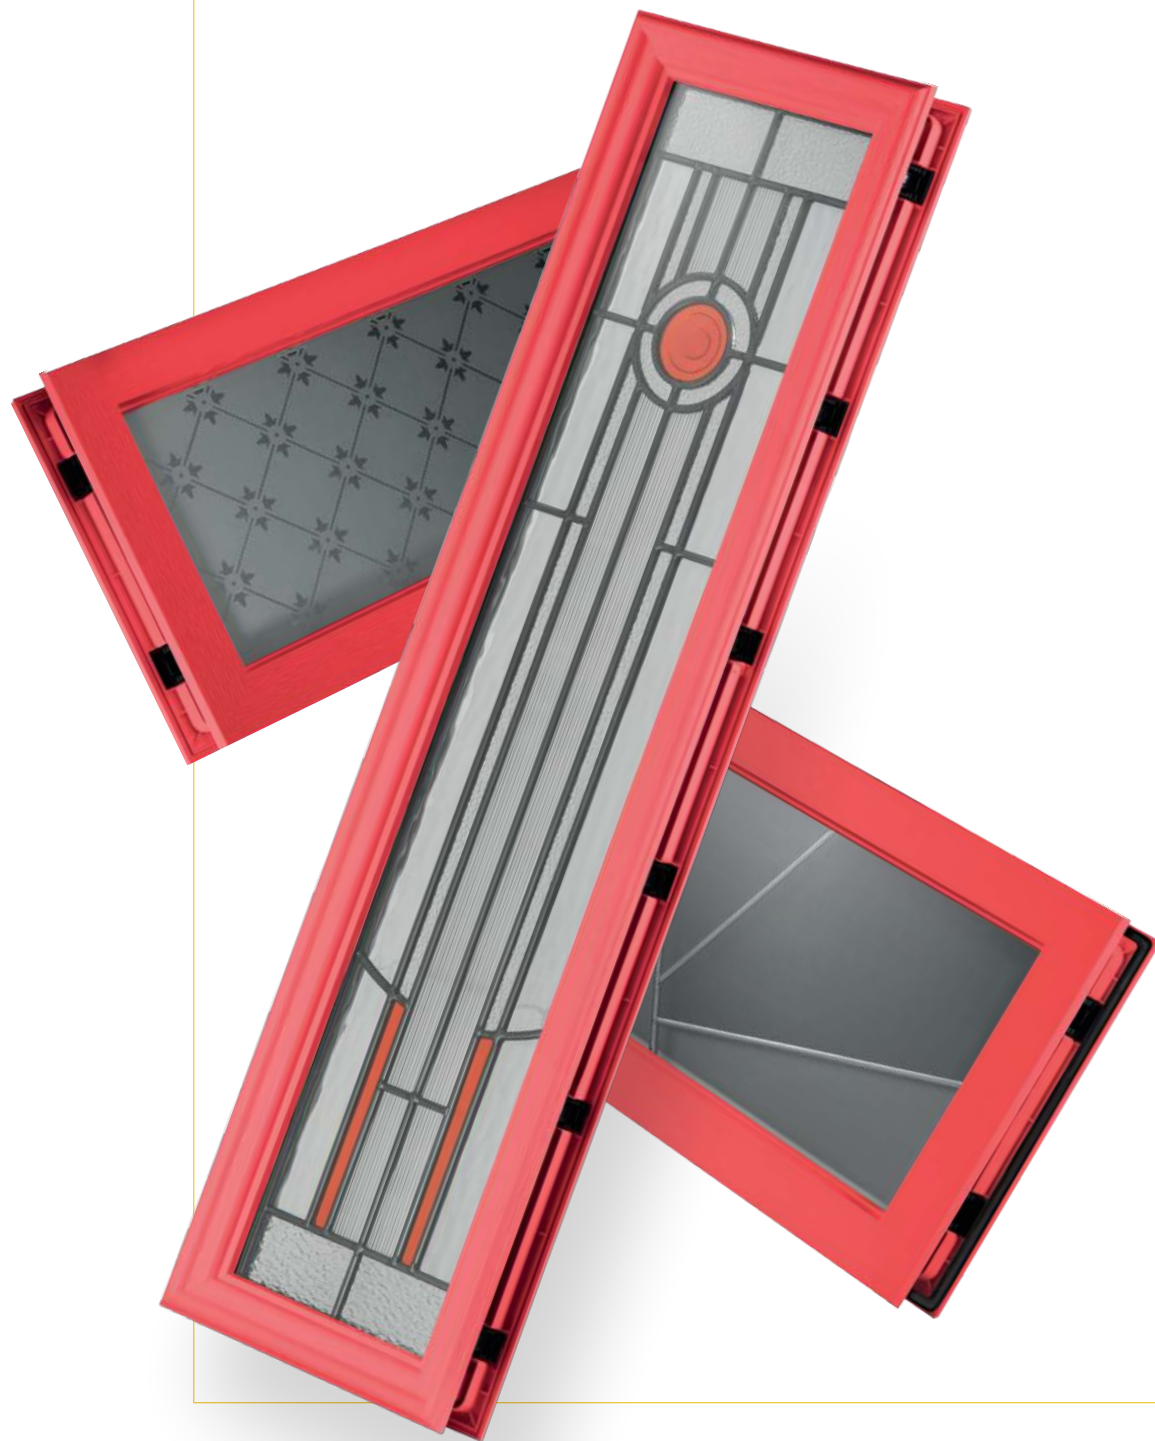

Glazing

The glass you choose for a door can really set it apart. GRIPCORE's bespoke decorative glass designs will really make your door stand out from the crowd.

Our glass range →

Please Note.

Numbers is a bespoke glass design, customised to suit your number/letter requirements. We use a standardised font but the position and scale may differ according to the number of characters requested.