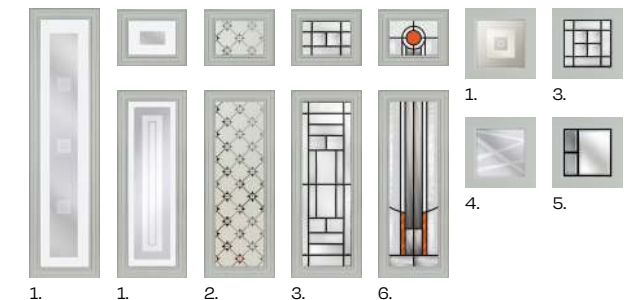

Pinehurst

Finish. **Woodgrain**
 Colour. **Spartan Stone**
 Glass. **4 Bevel Square**
 Cassette. **Square**

Muirfield Solid

Finish. **Woodgrain**
 Colour. **Rose Garden**

Additional Glass Choices

1. Cubic
2. Belgravia
3. Louisiana
4. Trinity
5. Graphite
6. Metropolis