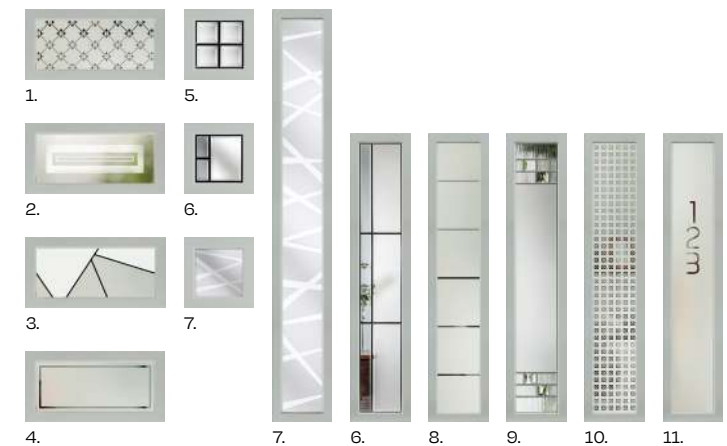

Cubic Etch Lines Graphite

Louisiana Numbers Tectronic

3 Square

Finish. **Links**
 Colour. **Rooftop Terrace**
 Glass. **Cubic**
 Cassette. **Square**

Oakmont

Finish. **Links**
 Colour. **FLiP Coral**
 Glass. **Skyline**
 Cassette. **Oakmont**

Augusta Left

Finish. **Links**
 Colour. **Rose Garden**
 Glass. **Quantum**
 Cassette. **Augusta**

4 Square

Finish. **Links**
 Colour. **Fireglow**
 Glass. **Louisiana**
 Cassette. **Square**

Additional Glass Choices

1. Belgravia
2. Cubic
3. Tectronic
4. Victorian Border
5. 4 Bevel Square
6. Graphite
7. Trinity
8. Etch Lines
9. Lotus
10. Quadratum
11. Numbers

Links Oakmont
Colour: Summit Gray
Glass: Skyline

GRIPCORE