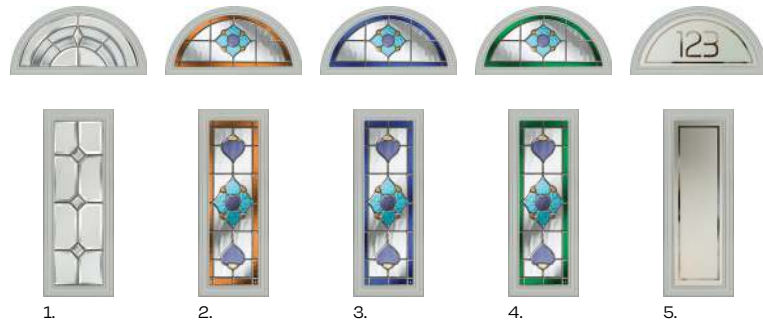

Additional Glass Choices

1. Impression
2. Lanesborough Amber
3. Lanesborough Blue
4. Lanesborough Green
5. Numbers