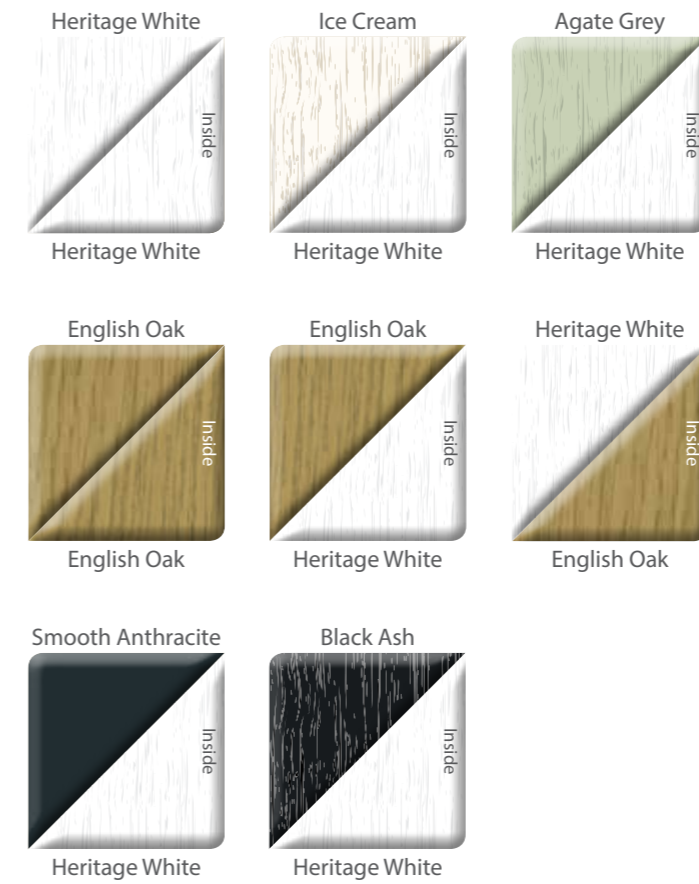

No.1 in Colour

With an extensive selection of colours and colourways, we help you choose the perfect colour palette for your home.

Homeowners have a choice of foil colours in 18 colourways from our Colour Express range, and 6 premium woodgrain colour foils from our Heritage Colour Collection. Each colour has its own matching ancillaries, trims and accessories so your new sliding patio door and windows are perfectly matched.

Colour Express includes the beautiful woodgrains, Classic Cream, Chartwell Green, Irish Oak, Anthracite Grey and the unique Nut Tree.

Colour	Nearest Ral	Renolit Reference
White PVC	RAL 9016	Renolit Ref. N/A
White Grain	RAL 9010	Renolit Ref. 46849
Classic Cream	RAL 9001	Renolit Ref. 46848
Chartwell Green	RAL 6021	Renolit Ref. 49246
Irish Oak	RAL N/A	Renolit Ref. 93211005
Golden Oak	RAL N/A	Renolit Ref. 92178001
Rosewood	RAL N/A	Renolit Ref. 93202001
Nut Tree	RAL N/A	Renolit Ref. 92178007
Anthracite Grey	RAL 7016	Renolit Ref. 7016 05
Black Ash	RAL 8022	Renolit Ref. 8518 05

We have produced the colour swatches as accurately as printing will allow. Please ask to see our swatch book for precise reference.

COLOUR express

by deceuninck

THE Heritage

COLOUR COLLECTION

Our Heritage Colour Collection includes beautiful White Woodgrain inside as standard, with the option of English Oak and White Woodgrain on the outside, or English Oak inside and outside.

Colour	Nearest Ral	Renolit Reference
Heritage White	RAL 9010	Renolit Ref. 47852
Ice Cream	RAL 9001	Renolit Ref. 46835
Agate Grey	RAL 7038	Renolit Ref. 7038 05
English Oak	RAL N/A	Renolit Ref. 9.3118 076
Smooth Anthracite	RAL 7016	Renolit Ref. 02.11.71.000041
Black Ash	RAL 8022	Renolit Ref. 8518 05