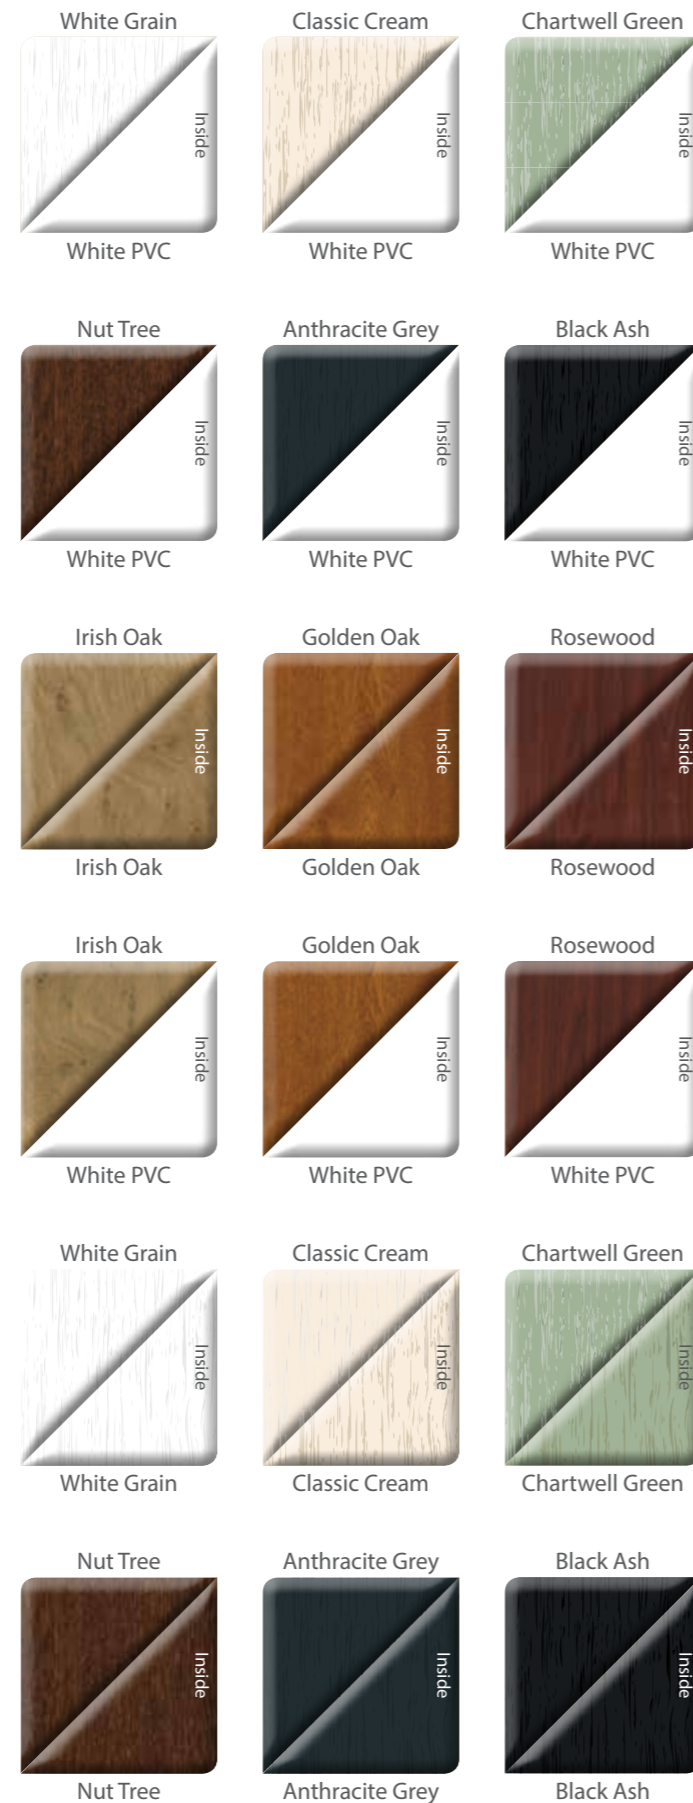

No.1 in Colour

With an extensive selection of colours and colourways, we help you choose the perfect colour palette for your home.

Homeowners have a choice of foil colours in 18 colourways from our Colour Express range, and 6 premium woodgrain colour foils from our Heritage Colour Collection. Each colour has its own matching ancillaries, trims and accessories so your new sliding patio door and windows are perfectly matched.

All 26 colourways are supplied from stock for our windows and doors so there are no long lead times from your retailer and your complete order arrives together.

Extremely durable and a 10 year manufacturer's guarantee means your new windows and doors will stay looking beautiful for years, giving you ultimate peace of mind.

Colour Express includes the beautiful woodgrains, Classic Cream, Chartwell Green, Irish Oak, Anthracite Grey and the unique Nut Tree.

Colour	Nearest Ral	Renolit Reference
White PVC	RAL 9016	Renolit Ref. N/A
White Grain	RAL 9010	Renolit Ref. 46849
Classic Cream	RAL 9001	Renolit Ref. 46848
Chartwell Green	RAL 6021	Renolit Ref. 49246
Irish Oak	RAL N/A	Renolit Ref. 93211005
Golden Oak	RAL N/A	Renolit Ref. 92178001
Rosewood	RAL N/A	Renolit Ref. 93202001
Nut Tree	RAL N/A	Renolit Ref. 92178007
Anthracite Grey	RAL 7016	Renolit Ref. 7016 05
Black Ash	RAL 8022	Renolit Ref. 8518 05

We have produced the colour swatches as accurately as printing will allow. Please ask to see our swatch book for precise reference.

COLOUR express

by deceuninck

THE Heritage

COLOUR COLLECTION

Our Heritage Colour Collection includes beautiful White Woodgrain inside as standard, with the option of English Oak and White Woodgrain on the outside, or English Oak inside and outside.